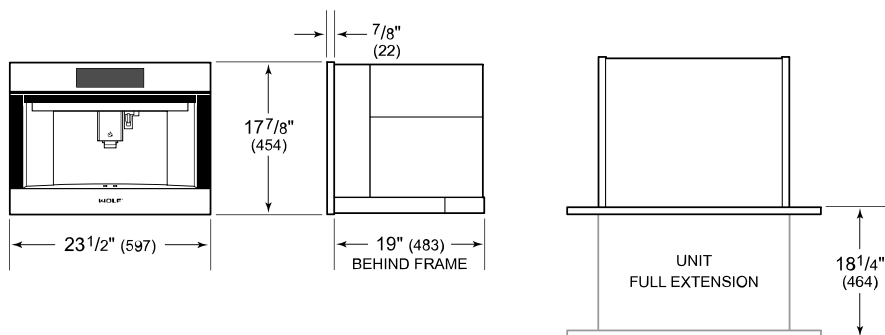

Model	EC2450TE/S
Dimensions	23 1/2"W x 17 7/8"H x 19"D
Weight	67 lbs
Electrical Supply	120 VAC, 60 Hz
Electrical Service	15 amp dedicated circuit
Power Cord Length	6 Feet
Receptacle	3-prong grounding-type

ELECTRICAL

NOTE: Dimensions in parenthesis are in millimeters unless otherwise specified

DIMENSIONS

STANDARD INSTALLATION

NOTE: 24" (610) model and 30" (762) model require the same opening dimensions.